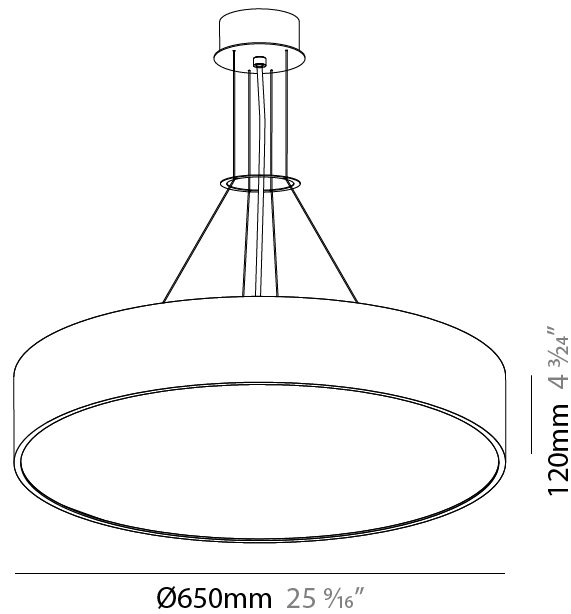

GENERAL

Series: Sign
Brand: Prolicht
Division: Architectural
Mounting Type: Suspension
Mounting Location: Ceiling
Subcategory: Pendant

PHYSICAL

Shape: Round
Diameter (mm): 650
Diameter (in): 25 ³/₁₆"
Depth (mm): 120
Depth (in): 4 ³/₄"
Max. Overall Height (mm): 2120
Max. Overall Height (in): 83 ⁷/₁₆"
Light Distribution: Direct / Indirect
Weight (kg): 8.8
Weight (lbs): 19.4
Diffuser: PMMA - Opal or Micro-Prism
Fixture Finish: SSR / BKV / CWI / CRY / HAB / UFT / ITA / RUA / FTG / MYG / LOD / PUS / FRO / FUP / KIA / POP / BLS / SPG / MEY / GOH / GUM / CHC / COM / ABZ / JAG / OBR / MOS / ROR
Fixture Material: Extruded Aluminum / Steel
Cable Details: 2000mm or 6000mm Transparent Cable

ELECTRICAL

Lamp Type: LED (Zhaga Standard)
Input Wattage (W): 66.5/18.6
Total Output Wattage (W): 57/16
Dimming: Tri-Mode (Non-Dimming and Phase Dimming (120Vac only) and 0-10V Dimming)
Driver Included: Yes
Driver Location: Integrated
Driver Type: Constant Current - Universal
Driver Class: Class 2
Input Voltage (V): 120 - 277
Constant Current (MA): 500/700

LED

Color Temperature (°K): 2700 / 3000 / 3500 / 4000
Max. Delivered Lumen (lm): 9430 / 10035 / 10240
CRI: >80 CRI
Efficiency (%): 86
Lamp Life (hrs): 50000

OPTICAL

RATINGS AND CERTIFICATIONS

Certified By: Certified for North American Standards
IP rating: IP20