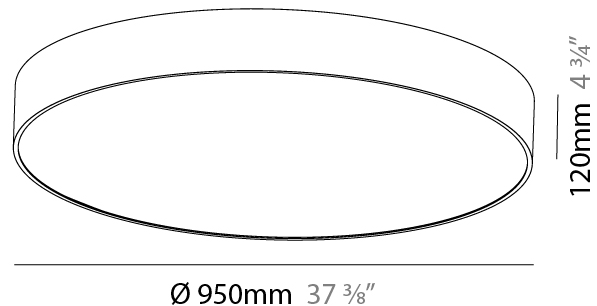

GENERAL

Series: Sign
Brand: Prolicht
Division: Architectural
Mounting Type: Surface
Mounting Location: Ceiling
Subcategory: Ambient

PHYSICAL

Shape: Round
Diameter (mm): 950
Diameter (in): 37 3/8
Height (mm): 120
Height (in): 4 3/4
Light Distribution: Direct
Weight (kg): 16.61
Weight (lbs): 36.619
Diffuser: PMMA - Opal or Micro-Prism
Fixture Finish: SSR / BKV / CWI / CRY / HAB / UFT / ITA / RUA / FTG / MYG / LOD / PUS / FRO / FUP / KIA / POP / BLS / SPG / MEY / GOH / GUM / CHC / COM / ABZ / JAG / OBR / MOS / ROR
Fixture Material: Extruded Aluminum / Steel

ELECTRICAL

Lamp Type: LED (Zhaga Standard)
Input Wattage (W): 118
Total Output Wattage (W): 111
Dimming: Tri-Mode (Non-Dimming and Phase Dimming (120Vac only) and 0-10V Dimming)
Driver Included: Yes
Driver Location: Integrated
Driver Type: Constant Current - Universal
Driver Class: Class 1
Input Voltage (V): 120 - 277
Constant Current (MA): 500

LED

Color Temperature (°K): 2700 / 3000 / 3500 / 4000
Max. Delivered Lumen (lm): 11061-11869 / 11540.48 - 12383.28 / 11776-12636
Nominal Lumen (lm): 16147.91 / 16847.48 / 17191.31
CRI: >80 CRI
Efficiency (%): 75
Lamp Life (hrs): 50000

OPTICAL

Beam Angle: Opal - 110 / Prismatic 94

RATINGS AND CERTIFICATIONS

Certified By: Certified for North American Standards
IP rating: IP20